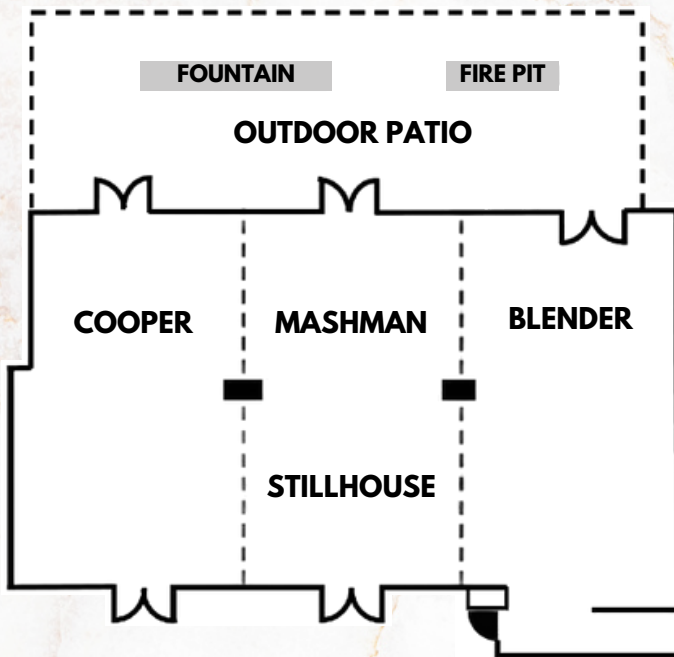

DIRTY HABIT

PRIVATE DINING

OUR SPACE, ARTFULLY INSPIRED

PRIVATE DINING AT DIRTY HABIT:

- Restaurant Located on the 5th Floor
- Full Service Catering
- Private Dining Prix Fixe Menus
- Audio Visual Services
- High Speed WIFI Access

FIND
YOURSELF
HERE.

take a tour

VENUE	SQ FT	DIMENSIONS	KINGS TABLE	U-SHAPE	ROUNDS	RECEPTION
STILLHOUSE	1,374	46' x 28' x 8'	40	33	80	140
COOPER	415	14' x 28' x 8'	20	-	20	30
MASHMAN	460	16' x 28' x 8'	20	-	20	30
BLENDER	499	15' x 32' x 8'	20	-	20	40
COOPER + MASHMAN	875	30' x 32' x 8'	20	21	50	60
MASHMAN + BLENDER	959	31' x 32' x 8'	20	21	50	70